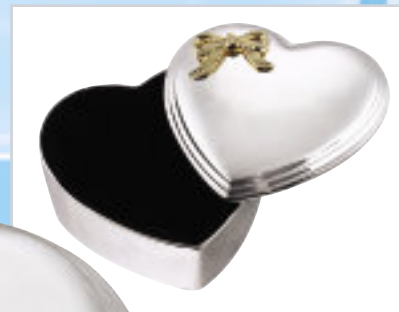

FC-90808 ▶

SILVER SMALL HEART BOX

Size: 3-1/4" x 3" x 1-3/4"

Imprint Area: 1" x 1"

25	50	100	250	(4R)
$6.75	$6.50	$6.25	$6.00	

◀ **FC-109108**

SILVER MEDIUM HEART BOX

Size: 3-1/2" x 3-1/2" x 1-1/2"

Imprint Area: 1-1/2" x 1-1/2"

25	50	100	250	(4R)
$13.50	$13.00	$12.50	$12.00	

FC-76310 ▶

SILVER LARGE HEART BOX

Size: 4" x 4" x 1-3/4"

Imprint Area: 2" x 1-1/2"

25	50	100	250	(4R)
$13.50	$13.00	$12.50	$12.00