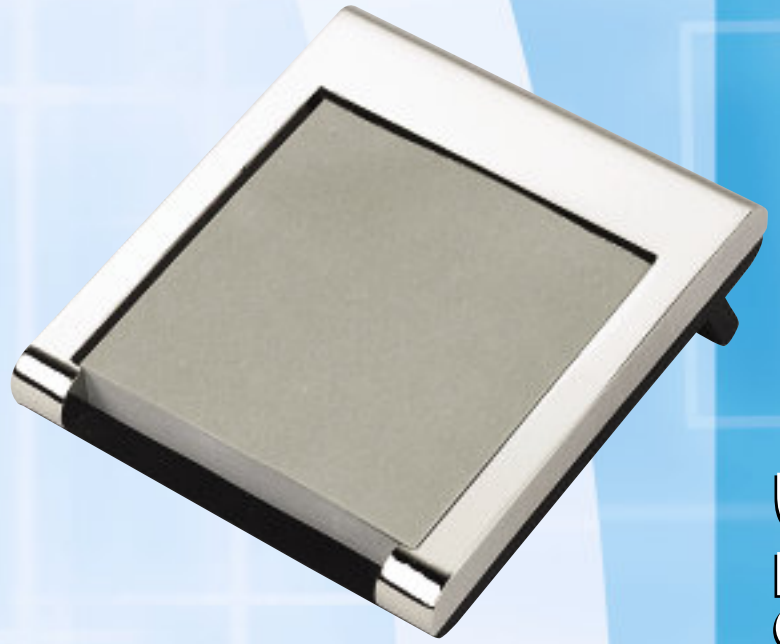

DESK ACCESSORIES

FC-156 ►

HIGH POLISH METAL DESK GIFT SET

(Including Clock, Pad Holder, Pen Holder, & Business Card Holder)

Size: 3-3/4" x 4-1/4" x 1-1/4" (Pad Holder)

Size: 2-3/4" x 3" x 2" (Pen Holder)

Size: 1-3/4" x 3-1/4" x 1-1/2" (Clock)