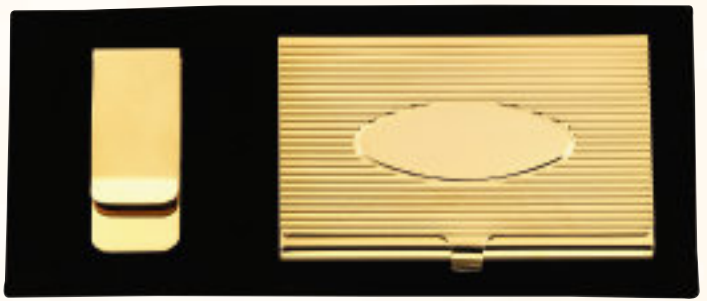

▲ FC-BOX3A GOLD
▼ FC-BOX3B SILVER