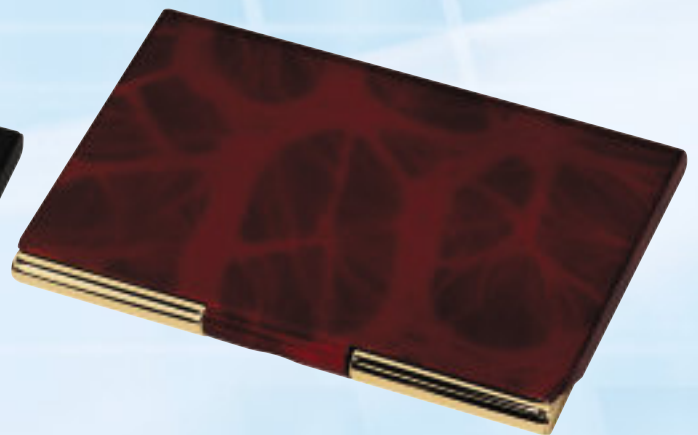

FC-518-WN WINE ▲
BUSINESS CARD CASE

Size: 3-3/4" x 2-1/2" x 1/4"
Imprint Area: 2-1/2" x 1-1/2"

25	50	100	250	(4R)
$11.50	$11.00	$10.50	$10.00