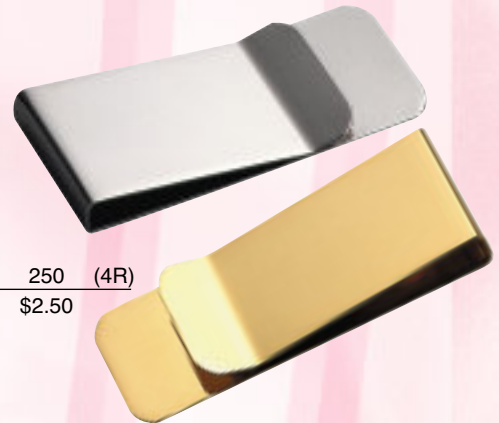

Size: 1-3/4" x 1-1/2" x 1/8"
 Imprint Area: 1" x 1"

25	50	100	250	(4R)
\$2.35	\$2.10	\$1.85	\$1.60	

FC-546 ▶
OVAL BOOKMARK

Size: 2-1/2" x 1" x 1/8"
 Imprint Area: 1-1/2" x 1/2"

25	50	100	250	(4R)
\$2.35	\$2.10	\$1.85	\$1.60	

FC-112G GOLD ▶
FC-112S SILVER ▶
MONEY CLIP

Size: 2-1/2" x 1" x 1/4"
 Imprint Area: 1-1/2" x 1"

25	50	100	250	(4R)
\$3.25	\$3.00	\$2.75	\$2.50	

FC-839G GOLD ▲
MONEY CLIP

Size: 1-1/4" x 2-1/4" x 1/2"
 Imprint Area: 1" dia.