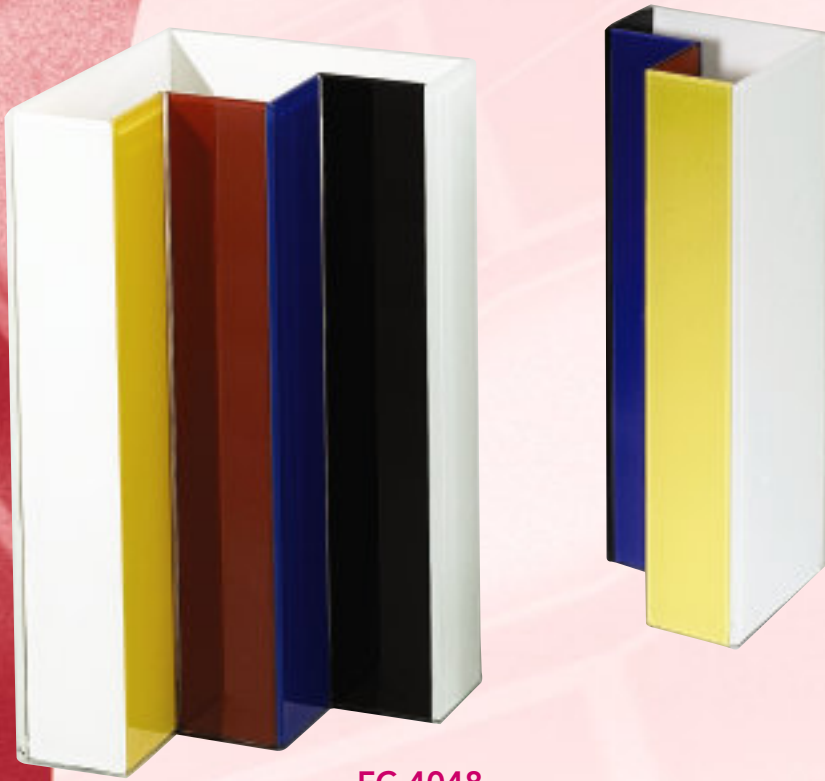

FC-4048
LINE-UP VASE

Size: 5" x 5" x 9"
Imprint Area: 3-1/2" x 6"

25	50	100	250	(4R)
$43.00	$42.00	$41.00	$40.00