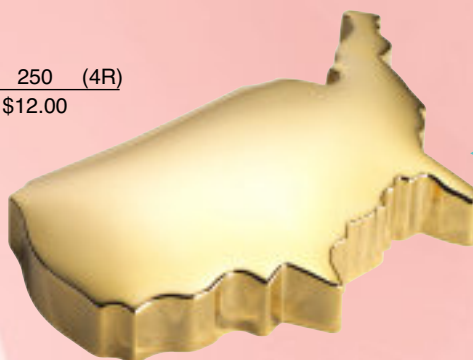

FC-583G ▲
GOLD USA PAPER WEIGHT

Size: 4-1/2" x 3" x 1"
Imprint Area: 2" x 1-1/4"

25	50	100	250	(4R)
$13.50	$13.00	$12.50	$12.00