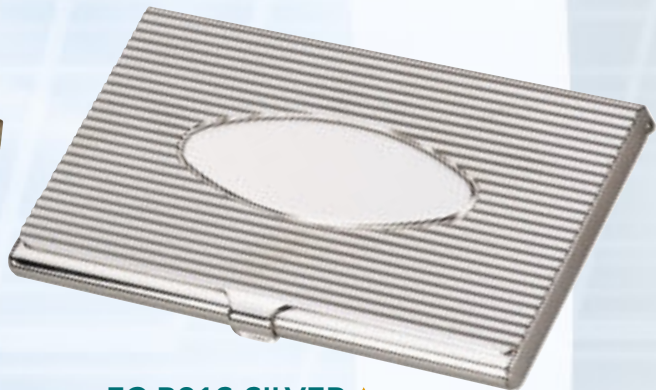

FC-B91S SILVER ▲
BUSINESS CARD CASE

Size: 3-3/4" x 2-1/2" x 1/4"
Imprint Area: 1-1/4" x 1/2"

25	50	100	250	(4R)
$6.75	$6.50	$6.25	$6.00