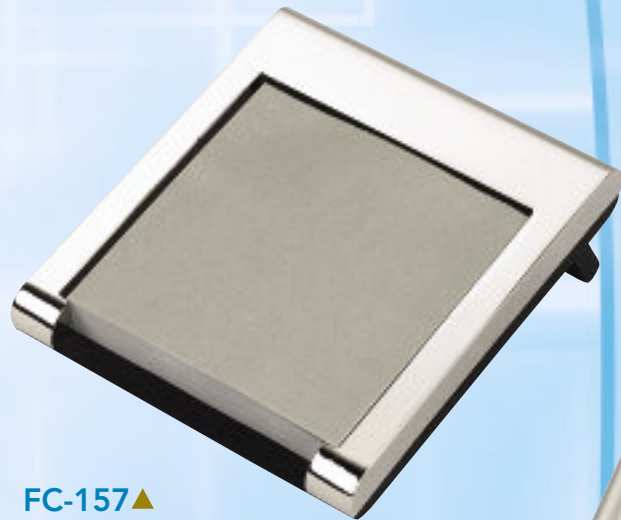

Size: 4" x 9" x 2-1/2"
 Imprint Area: 1" x 3/4"

25	50	100	250	(4R)
\$21.50	\$21.00	\$20.50	\$20.00	

FC-85488 ▲
TAPE DISPENSER

Size: 5" x 3" x 1-1/2"
 Imprint Area: 2" x 1"

25	50	100	250	(4R)
\$21.50	\$21.00	\$20.50	\$20.00	