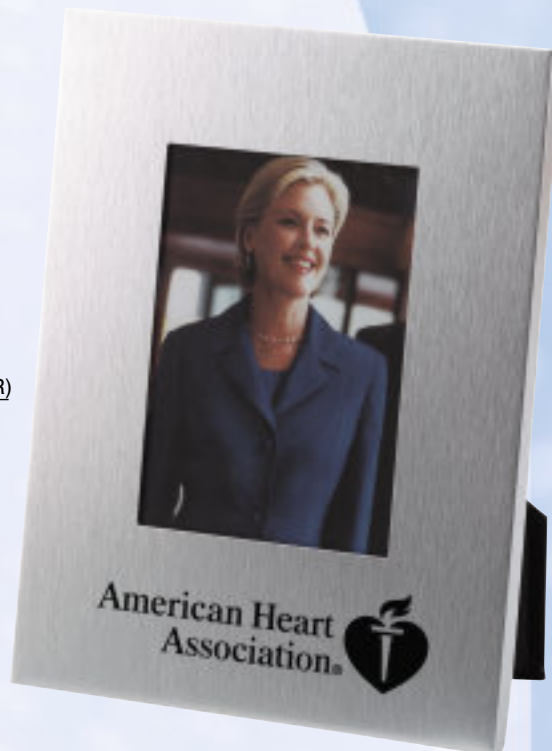

FC-59051 ▶
PICTURE FRAME
(FITS 4" X 6" PHOTO)

Size: 7" x 9" x 1/2"

Imprint Area: 5" x 2"

25	50	100	250	(4R)
$7.75	$7.50	$7.25	$7.00	

◀ FC-59020
PICTURE FRAME
(FITS 5" X 7" PHOTO)

Size: 7" x 9" x 1/2"

Imprint Area: 5" x 1"

25	50	100	250	(4R)
$7.75	$7.50	$7.25	$7.00