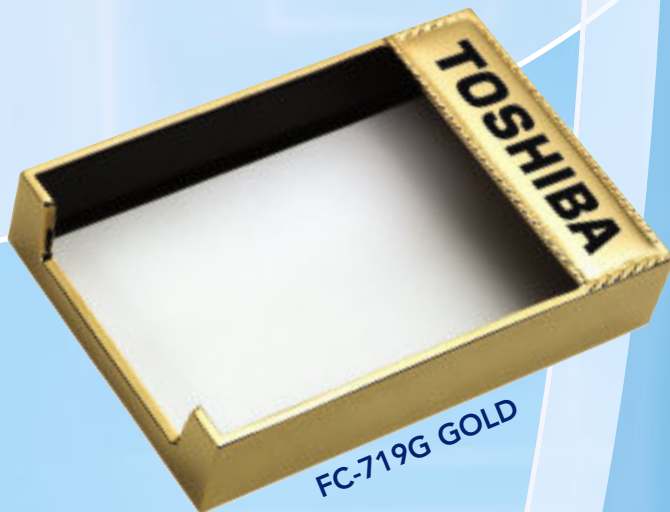

25	50	100	250	(4R)
\$19.50	\$19.00	\$18.50	\$18.00	

FC-717S SILVER

◀ **FC-716S**
SILVER MEMO PAD HOLDER

Size: 4-1/4" x 6" x 1"
 Imprint Area: 2" x 3-1/2"

25	50	100	250	(4R)
\$17.50	\$17.00	\$16.50	\$16.00	

FC-719S SILVER

FC-719G GOLD

◀ **FC-719S SILVER**
MEMO PAD HOLDER

Size: 4-1/2" x 6-1/2" x 1-1/2"
 Imprint Area: 3" x 1"

25	50	100	250	(4R)
\$13.50	\$13.00	\$12.50	\$12.00	

FC-686 ▲
SILVER ROUND BOX

Size: 3" x 3" x 1"