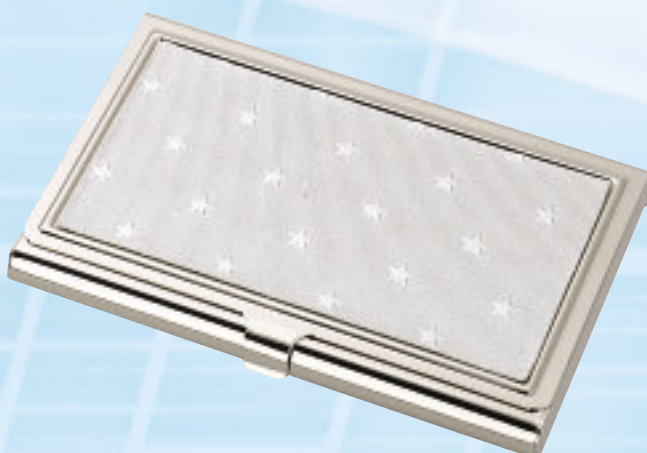

FC-96▲

CARD CASE WITH STAR DESIGN

Size: 3-3/4" x 2-1/2" x 1/4"

Imprint Area: 3" x 1-1/2"

25	50	100	250	(4R)
$6.75	$6.50	$6.25	$6.00