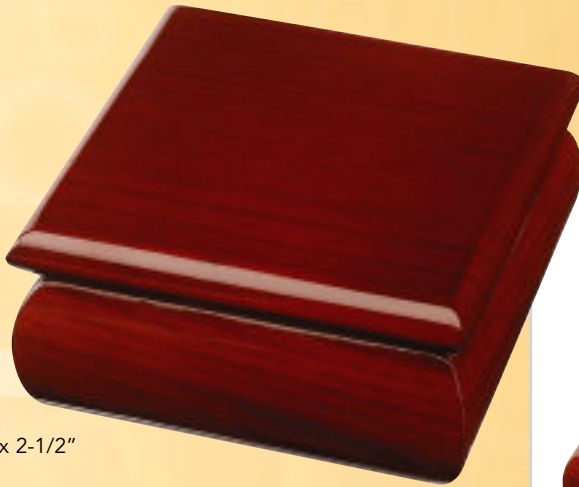

FC-403-BK BLACK

FC-403-RE RED

FC-991 ▲

WOODEN BOX

Size: 9" x 2-1/2" x 1-1/2"

Imprint Area: 6" x 1-1/2"

25	50	100	250	(4R)
\$9.50	\$9.00	\$8.50	\$8.00	

FC-992 ►