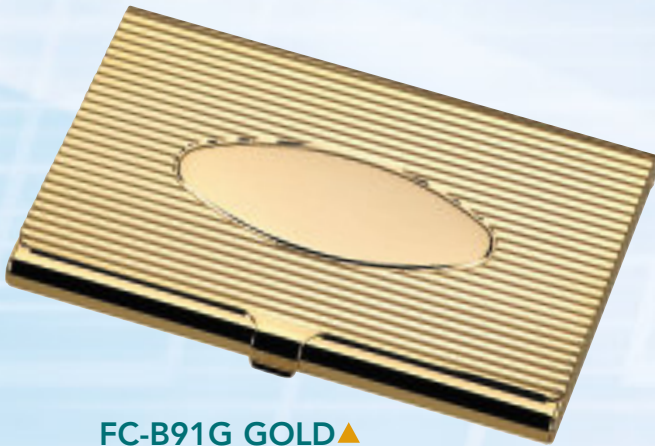

Imprint Area: 2" x 1-1/2"

25	50	100	250	(4R)
\$6.75	\$6.50	\$6.25	\$6.00	

FC-B90G GOLD ▲
BUSINESS CARD CASE

Size: 3-3/4" x 2-1/2" x 1/4"
 Imprint Area: 2-1/4" x 1-1/2"

25	50	100	250	(4R)
\$10.75	\$10.50	\$10.25	\$10.00	

FC-B90S SILVER ▲
BUSINESS CARD CASE

Size: 3-3/4" x 2-1/2" x 1/4"
 Imprint Area: 2-1/4" x 1-1/2"

25	50	100	250	(4R)
\$6.75	\$6.50	\$6.25	\$6.00	

FC-B91G GOLD ▲
BUSINESS CARD CASE

Size: 3-3/4" x 2-1/2" x 1/4"
 Imprint Area: 1-1/4" x 1/2"