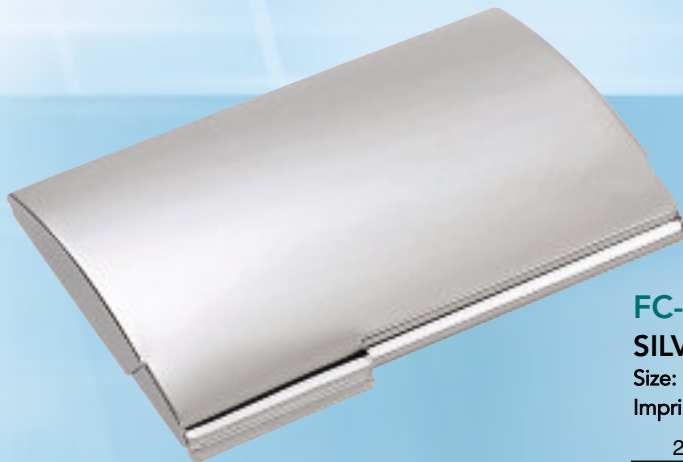

25	50	100	250	(4R)
\$3.75	\$3.50	\$3.25	\$3.00	

FC-7410S ▶

SILVER CARD CASE WITH SILVER EMBLEM

Size: 3-3/4" x 2-1/2" x 1/4"

Imprint Area: 2-1/2" x 3/4"

25	50	100	250	(4R)
\$9.50	\$9.00	\$8.50	\$8.00	

FC-8719 ◀