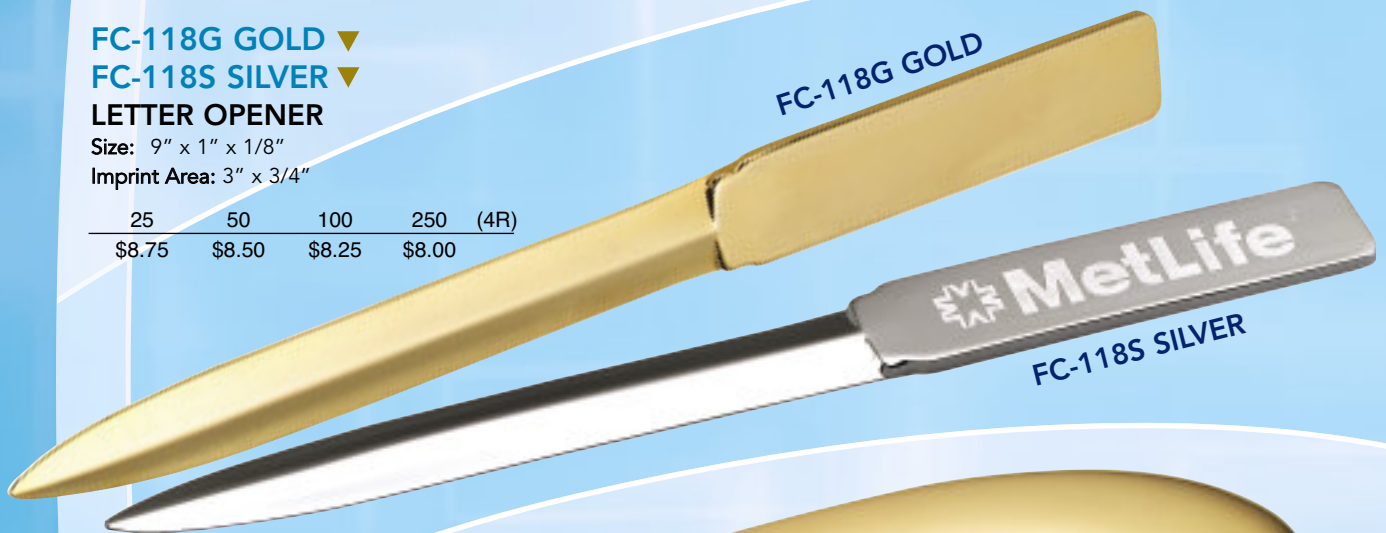

FC-118G GOLD ▼

FC-118S SILVER ▼

LETTER OPENER

Size: 9" x 1" x 1/8"

Imprint Area: 3" x 3/4"

25	50	100	250	(4R)
$8.75	$8.50	$8.25	$8.00