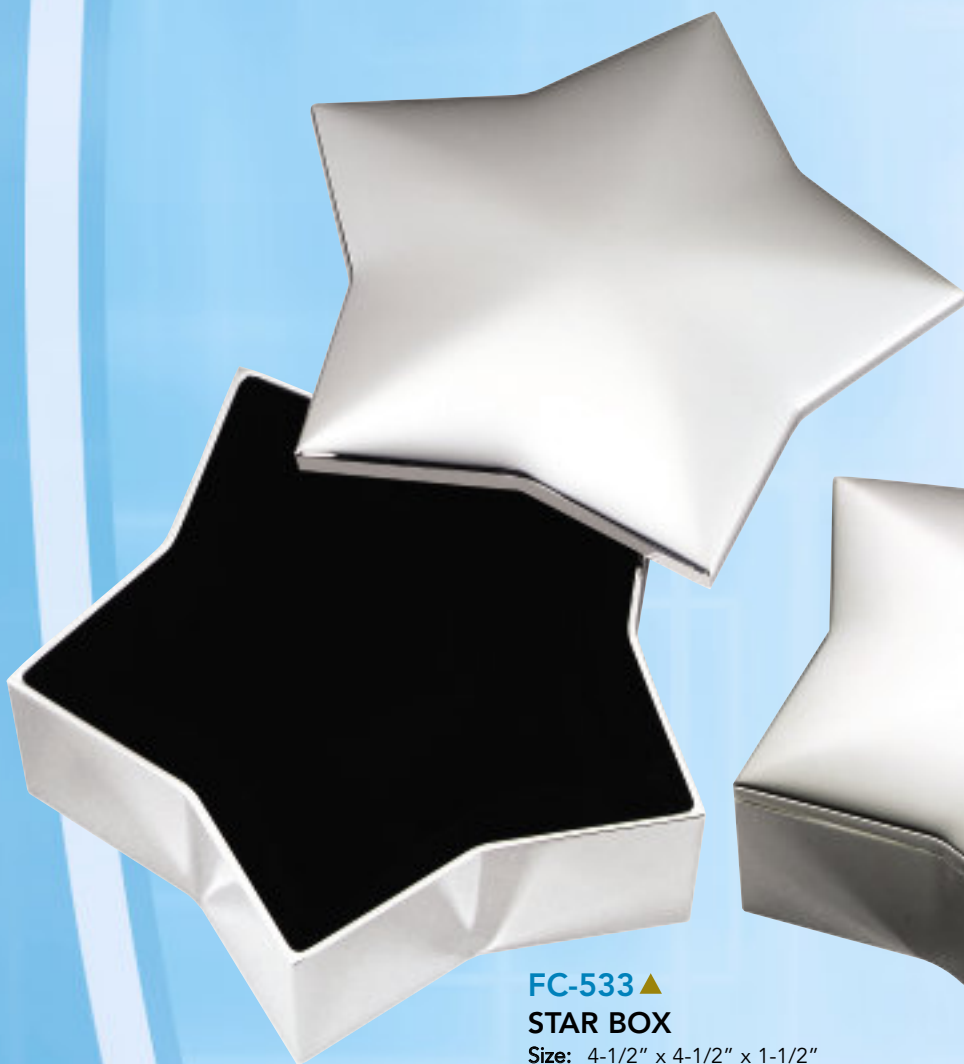

FC-533 ▲
STAR BOX

Size: 4-1/2" x 4-1/2" x 1-1/2"

Imprint Area: 2" x 2"

25	50	100	250	(4R)
$13.50	$13.00	$12.50	$12.00