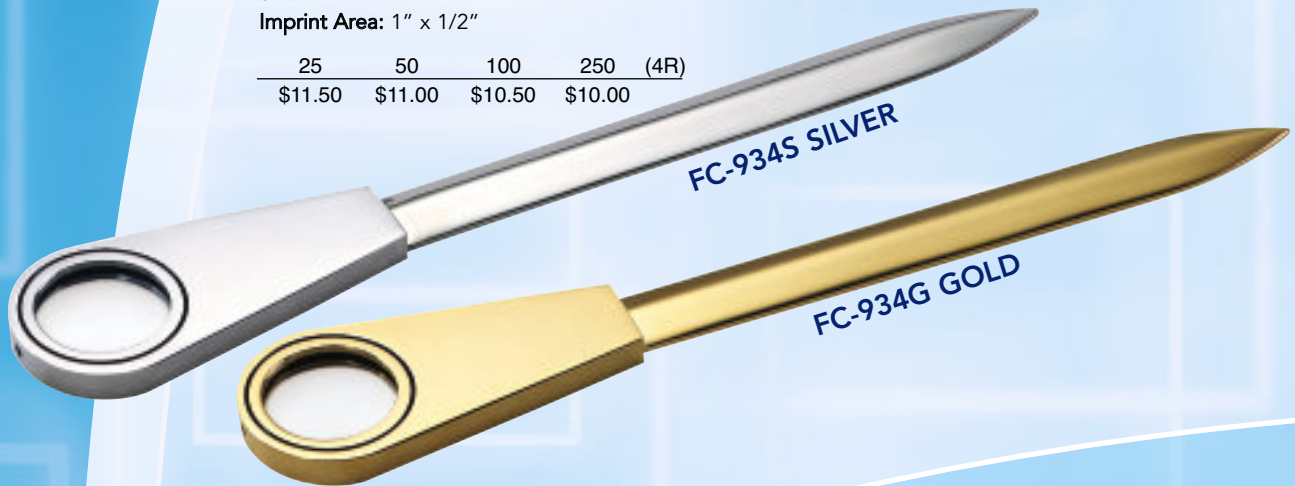

▼ FC-934G GOLD

▼ FC-934S SILVER

MAGNIFIER LETTER OPENER

Size: 7-1/2" x 1-1/2" x 1/4"

Imprint Area: 1" x 1/2"

25	50	100	250	(4R)
$11.50	$11.00	$10.50	$10.00