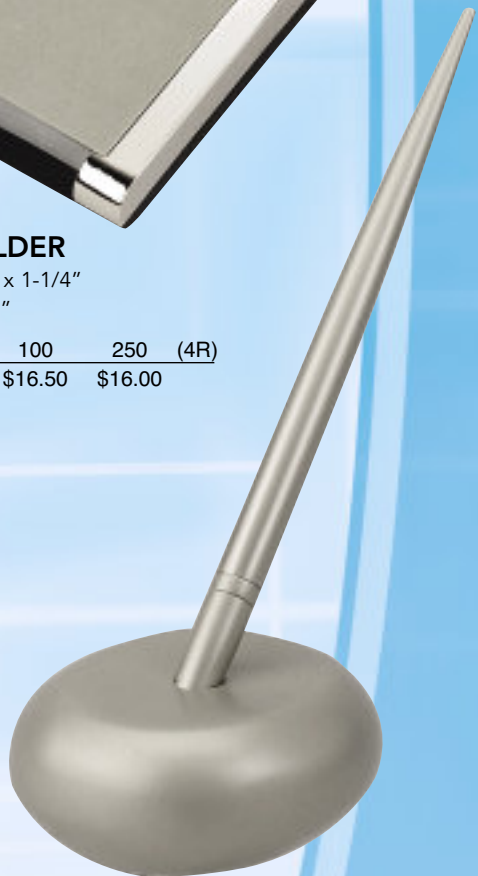

FC-718 ▶
GLASS PAD HOLDER WITH PEN

Size: 7-1/2" x 7" x 7"
Imprint Area: 3-1/2" x 1"

25	50	100	250	(4R)
$17.50	$17.00	$16.50	$16.00	

FC-470M ▲
MATT SILVER PEN STAND

Size: 3" x 2-3/4" x 7"
Imprint Area: 1" x 1"

25	50	100	250	(4R)
$17.50	$17.00	$16.50	$16.00