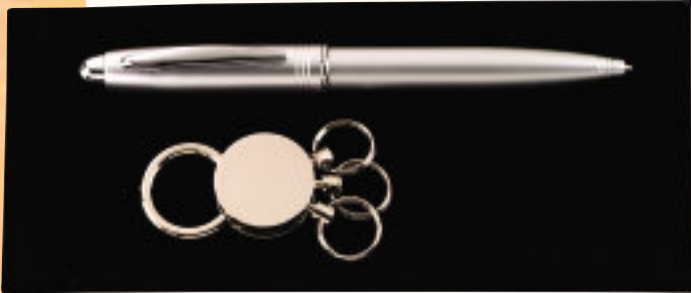

PEN AND KEY CHAIN GIFT SET

Size: 7-1/4" x 3-3/4" x 1-1/2"

25	50	100	250	(4R)
$13.50	$13.00	$12.50	$12.00	

▲ FC-9705-WN WINE
▼ FC-9705-BK BLACK

CARD CASE, MEMO HOLDER AND PEN GIFT SET

Size: 7-1/4" x 3-3/4" x 1-1/2"

25	50	100	250	(4R)
$21.50	$21.00	$20.50	$20.00