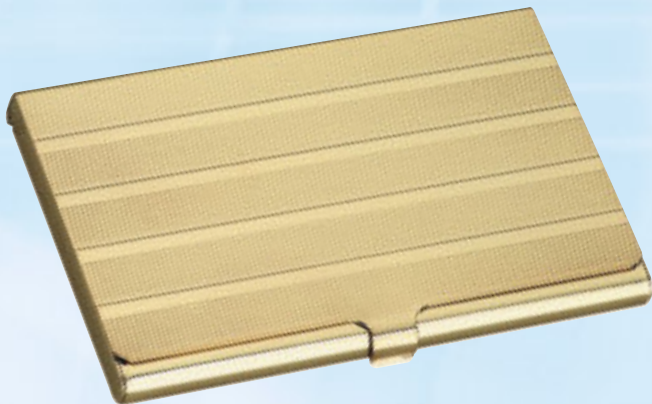

FC-B92G GOLD ▲
BUSINESS CARD CASE

Size: 3-3/4" x 2-1/2" x 1/4"
Imprint Area: 1" x 1/4"

25	50	100	250	(4R)
$8.75	$8.50	$8.25	$8.00