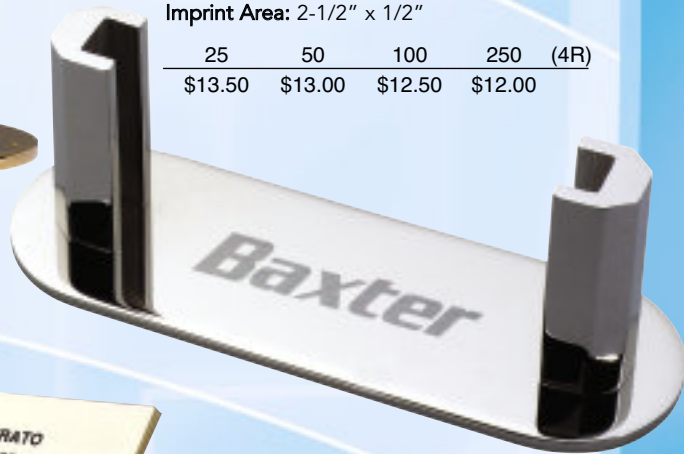

FC-535S SILVER ▲
FC-535G GOLD ▼
BUSINESS CARD HOLDER

Size: 5-1/2" x 1" x 1-1/2"
 Imprint Area: 2-1/4" x 1/4"

25	50	100	250	(4R)
\$5.75	\$5.50	\$5.25	\$5.00	

◀ **FC-1555**
METAL BUSINESS CARD
HOLDER

Size: 4" x 3" x 1-1/2"

Imprint Area: 2" x 1"

25	50	100	250	(4R)
\$6.75	\$6.50	\$6.25	\$6.00	

FC-81568 ▶
SILVER CARD HOLDER

Size: 4-1/2" x 1-1/2" x 1-1/4"

Imprint Area: 2-1/2" x 1"

25	50	100	250	(4R)
\$17.50	\$17.00	\$16.50	\$16.00	

◀ **FC-896G GOLD**
 ▼ **FC-896S SILVER**
BUSINESS CARD HOLDER

Size: 5" x 2" x 1-3/4"

Imprint Area: 2-1/2" x 1/2"

25	50	100	250	(4R)
\$13.50	\$13.00	\$12.50	\$12.00	

Enlarge to show imprint.

FC-897 ▶
24K GOLD CARD HOLDER