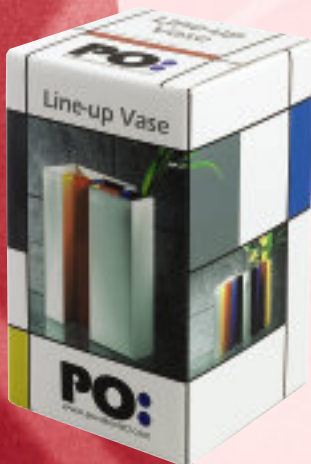

25	50	100	250	(4R)
\$43.00	\$42.00	\$41.00	\$40.00	

DESIGNER COLLECTION

FC-4048
LINE-UP VASE

Size: 5" x 5" x 9"
 Imprint Area: 3-1/2" x 6"

25	50	100	250	(4R)
\$43.00	\$42.00	\$41.00	\$40.00	

FC-4018

MONDRI VASE