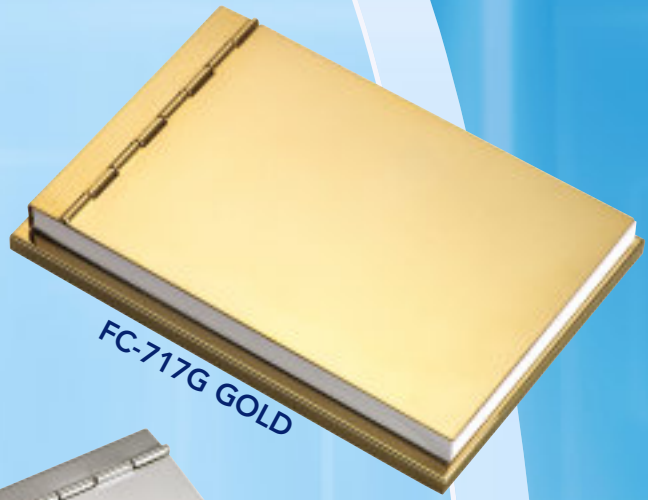

FC-717M MATT SILVER ▲
FC-717G GOLD ▶
FC-717S SILVER ▶
MEMO PAD HOLDER

Size: 4-1/2" x 6 x 1"
Imprint Area: 3" x 4"

25	50	100	250	(4R)
$19.50	$19.00	$18.50	$18.00